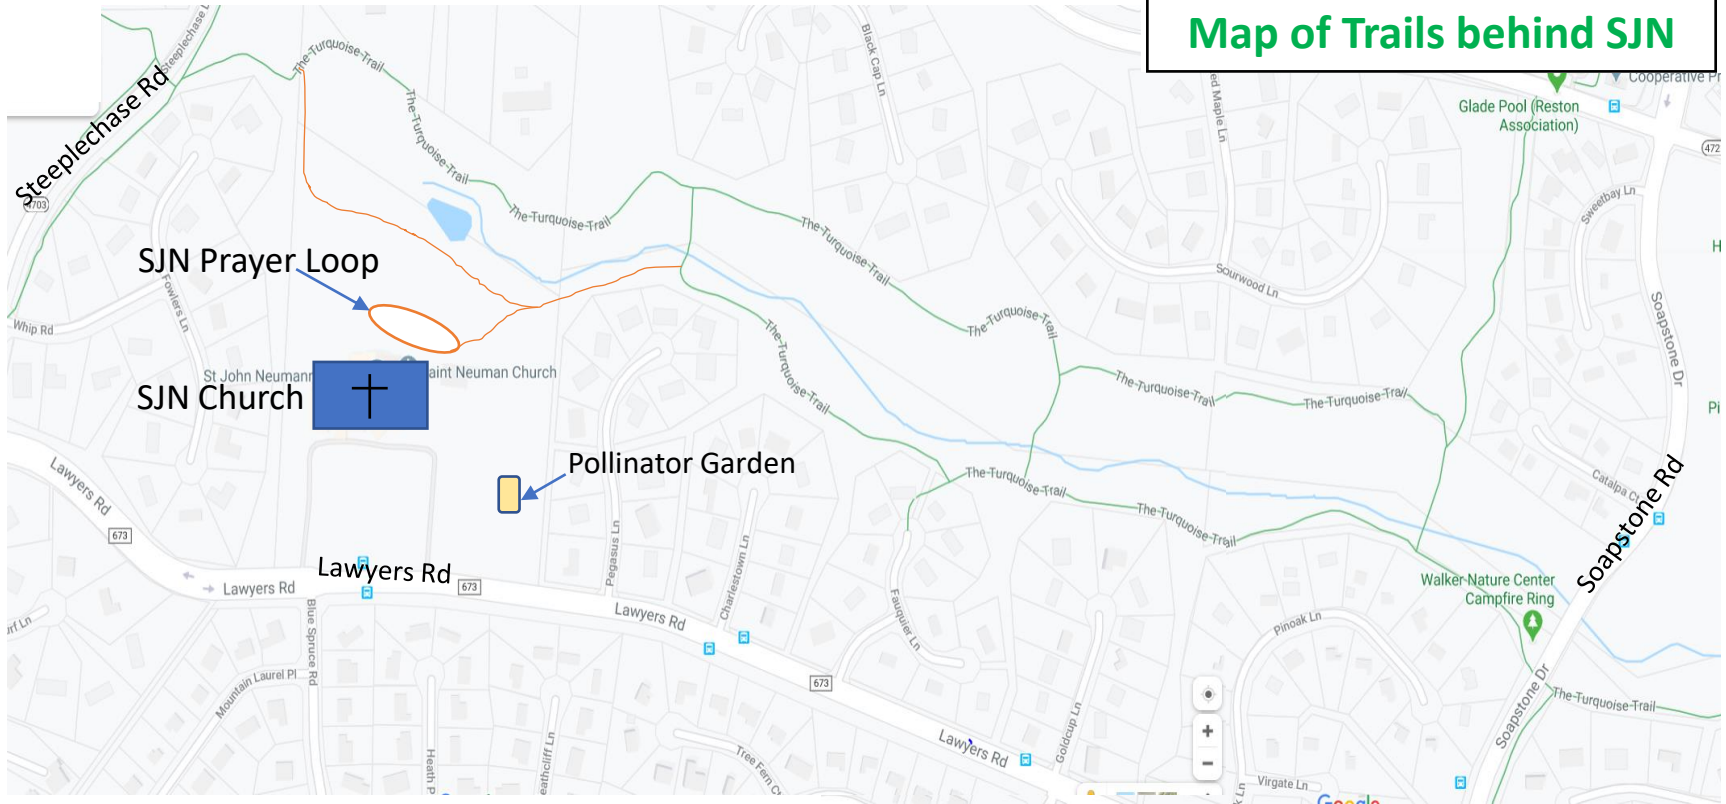

## Map of Trails behind SJN

Paved Paths   
Mulch/Dirt Paths 

1" = 500'

From Prayer Loop to Soapstone Rd = 0.6 mile

**Please be sure to return this guide to the box. Thank you.**

The mosaic pillars marking the edges of the prayer loop were created by over 50 parishioners in February 2020.

Each small tile, creatively placed by one of numerous hands, is important to the look of the final piece of art. Just so, our prayers are joined with others through a divine flow of love to create a great symphony of praise to the Father, the Son and the Holy Spirit.