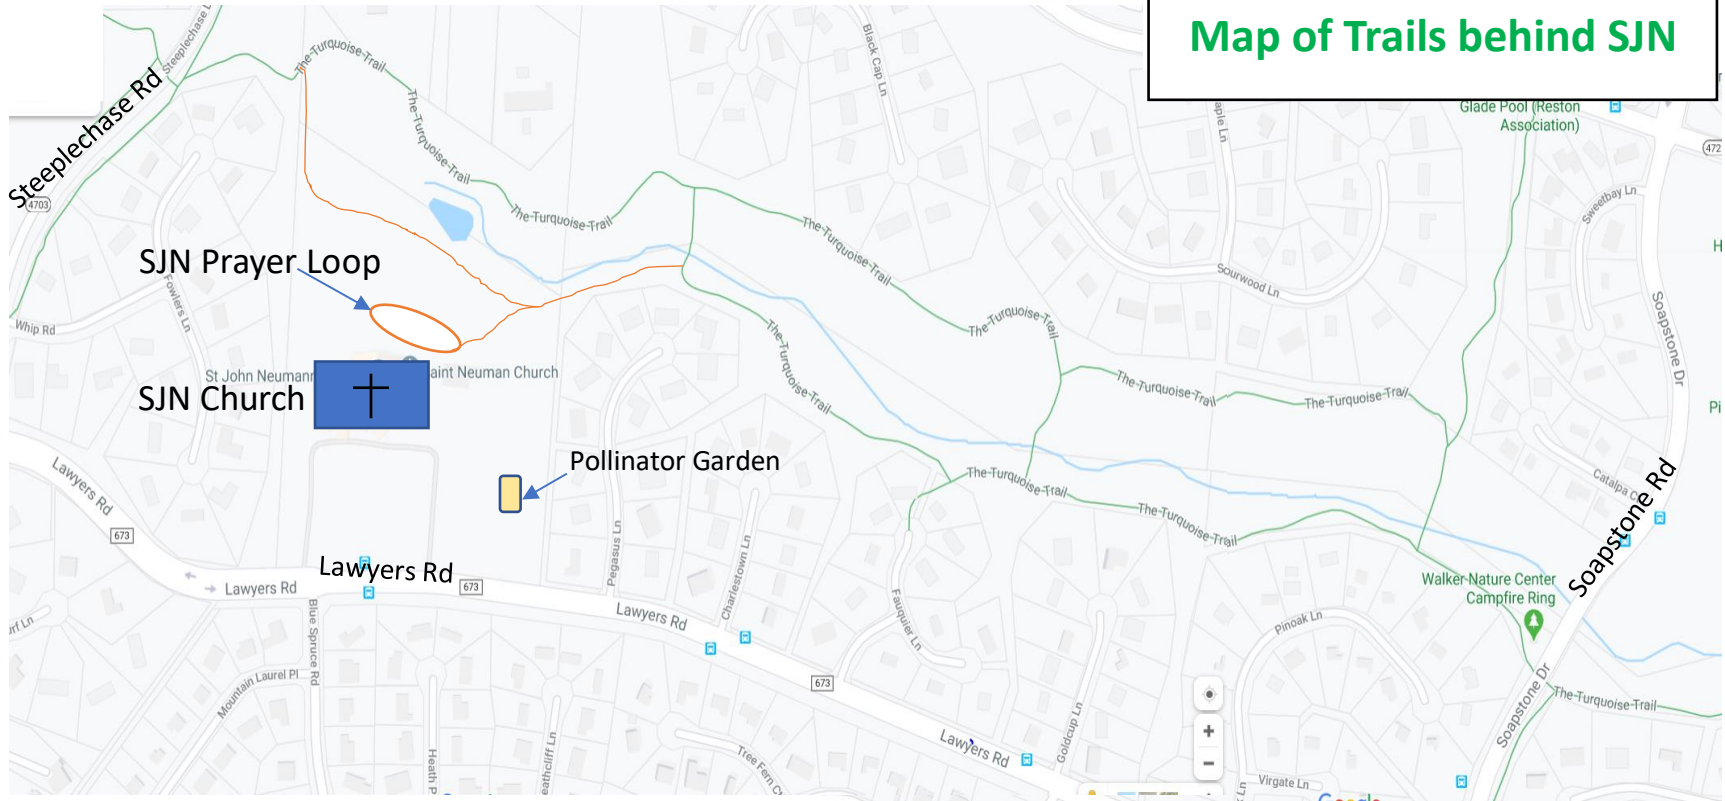

# Map of Trails behind SJN

Paved Paths   
Mulch/Dirt Paths 

1" = 500'

From Prayer Loop to Soapstone Rd = 0.6 mile